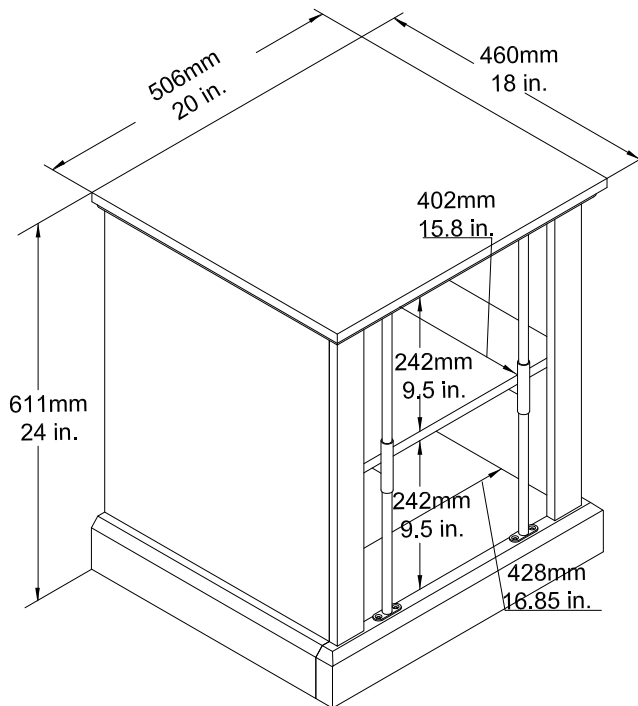

End Table

Model Number: 9737407COM

Finish: Black/Walnut/Gunmetal

OVERALL PRODUCT SIZE(in inches)

20"(W)*18"(D)*24"(H)

MAXIMUM WEIGHT CAPACITIES